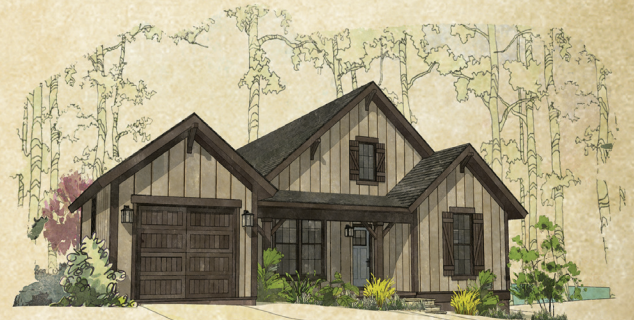

WHITE OAK

LANDING

Lakeside Elevation

The Star

DESIGNER: O'Kelley Architecture

- Beds: 4
- Baths: 3
- Single-level cottage
- Open concept with large family room adjacent to kitchen and dining room
- Screen porch on main level
- Easy access to lake on main level
- Breezeway attaching garage to the house

Street Side Elevation

Total sq. ft. - 2716 | Conditioned sq. ft. - 1867 | Porches sq. ft. - 585 | WhiteOakLandingLM.com

WHITE OAK

LANDING